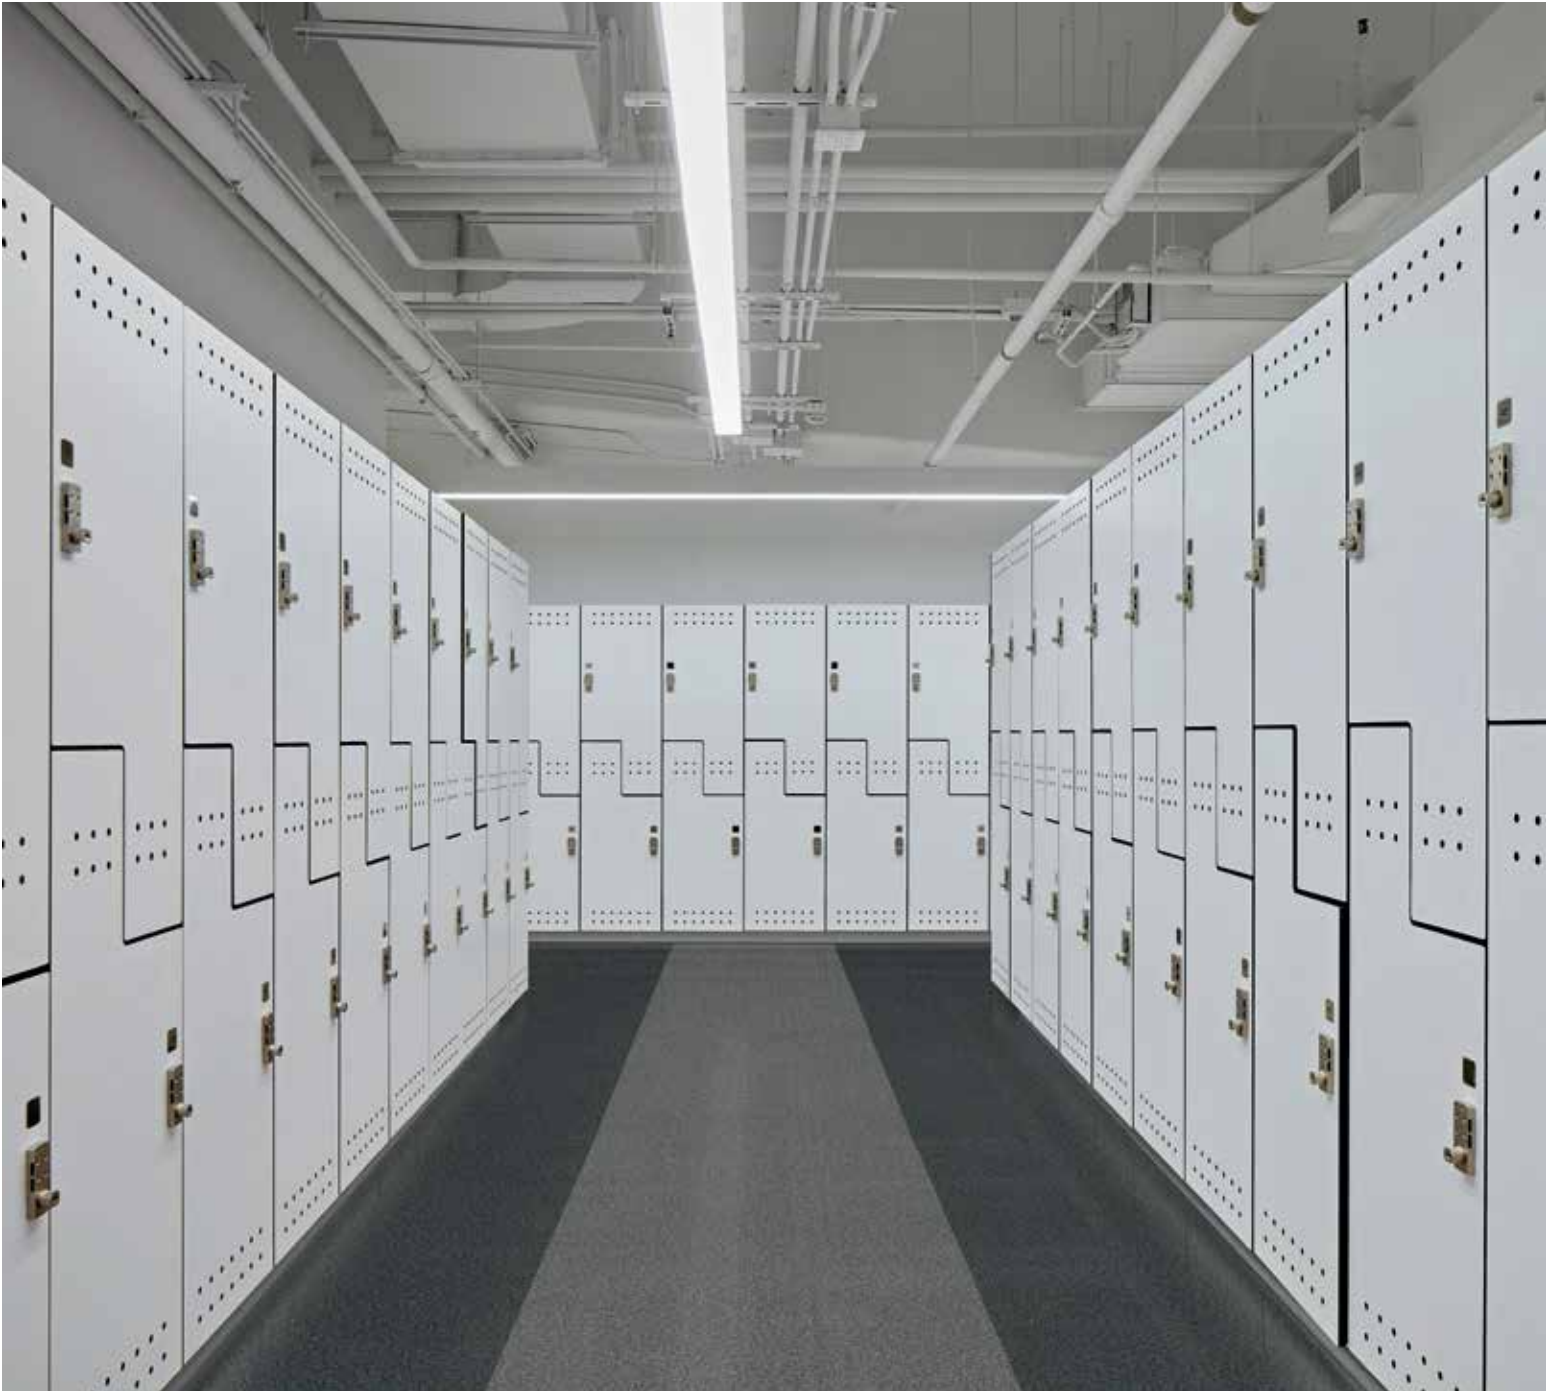

**Recommended Installation Methods**

Herringbone

Ashlar\*

\*For Random Ashlar installations, the stagger must not be less than 12 inches.

Colors may vary slightly between production runs. The printed images may not be an accurate reproduction of the product's actual colorways. We strive to offer an authentic representation, but images may vary according to press run and location lighting. These images are intended as a guide only. If you would like a sample of this product, please call Customer Care at 800.423.4709.