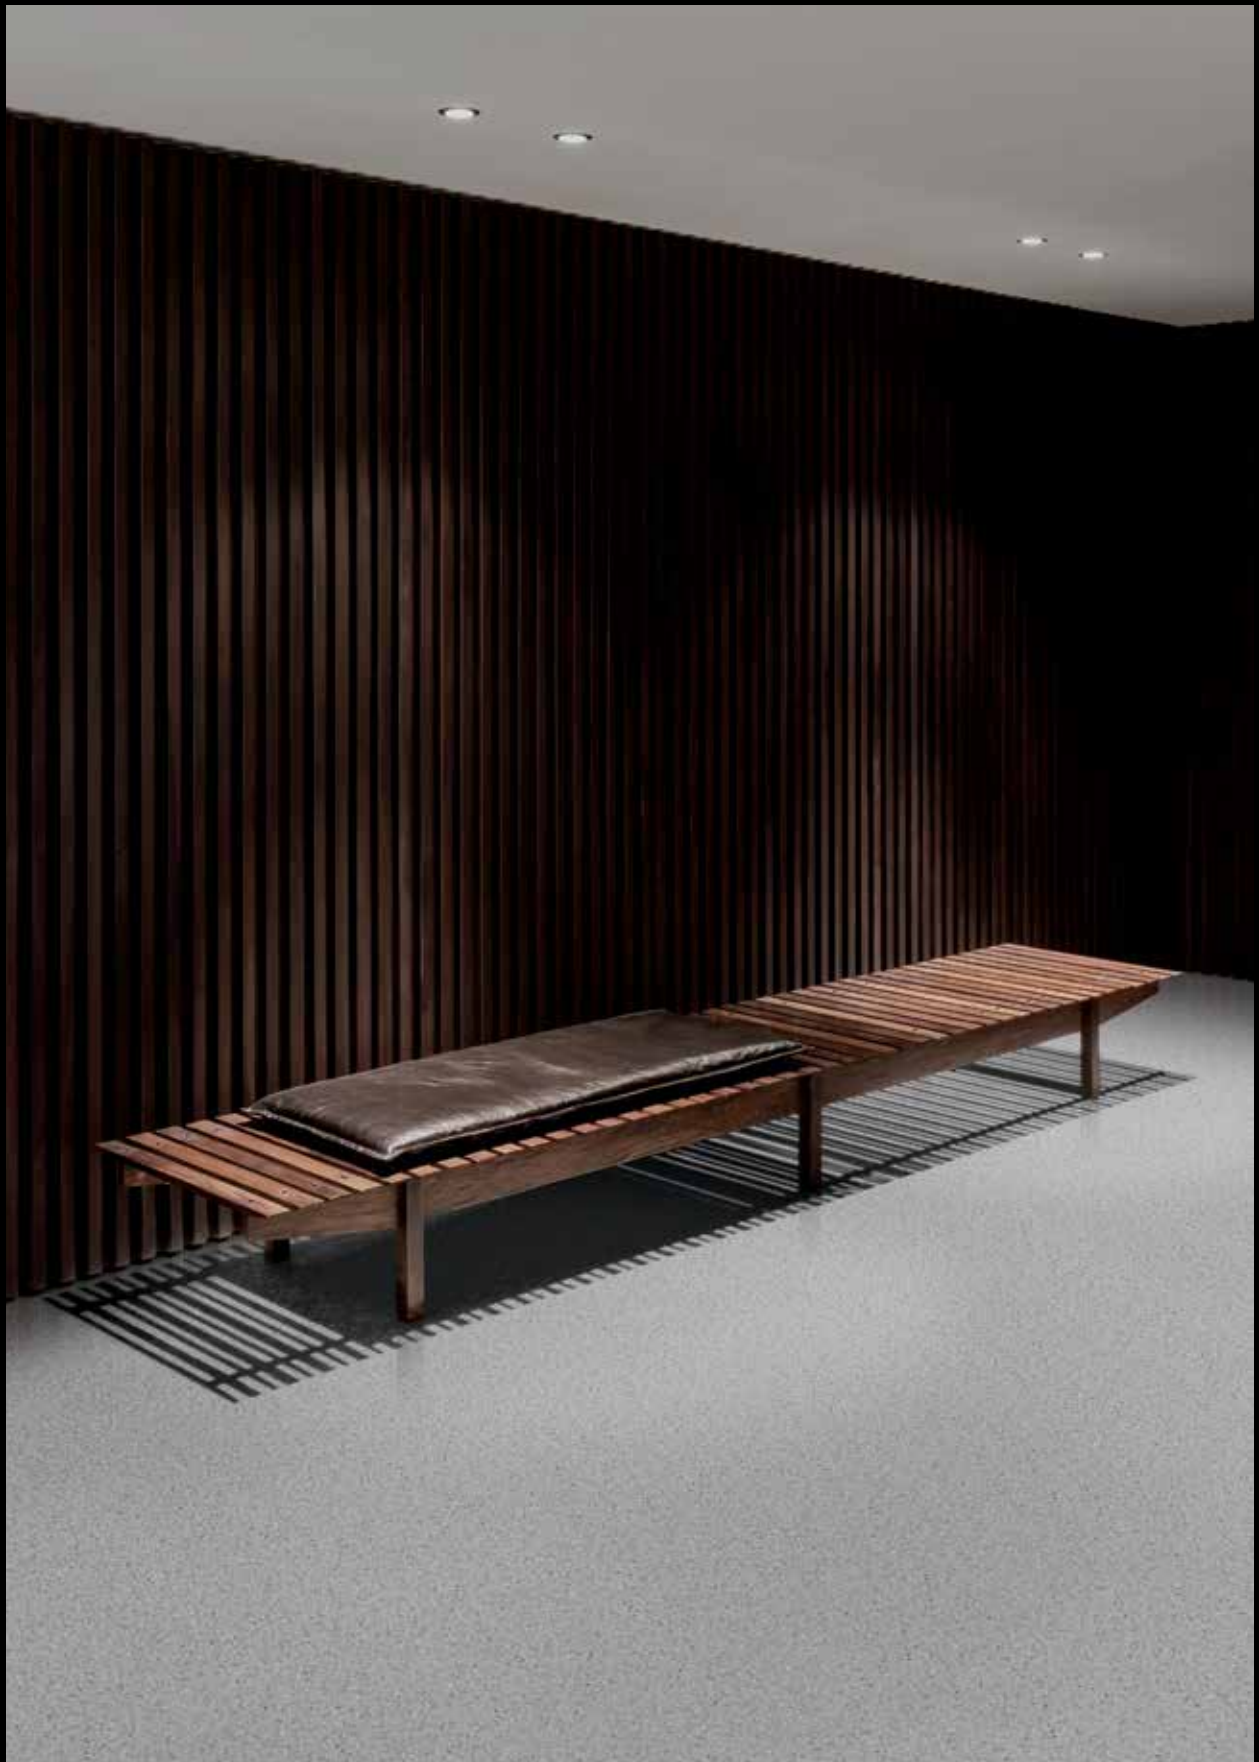

CLASSIC ROCK BCLAS, PUNK ROCK 802124, 18 IN X 36 IN - ASHLAR